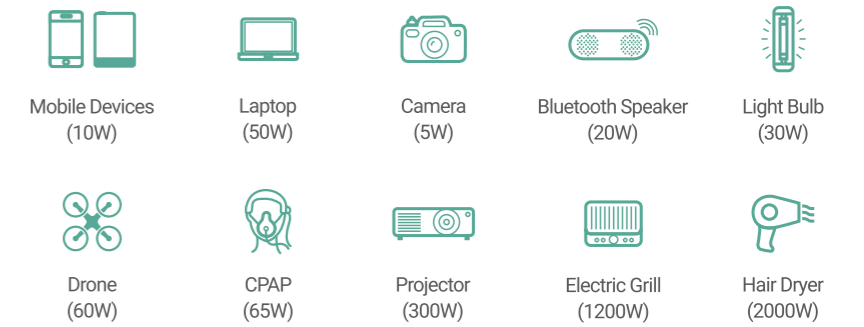

Power Wherever You Need

Outdoor Adventure

For campers, explorers, RV dwellers