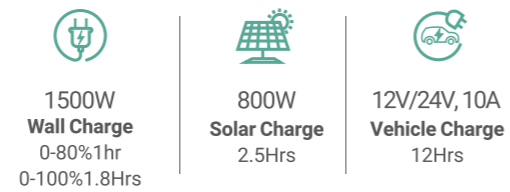

The Fastest Charging Speed

INFINITY 1500 has the fastest AC and solar charging speed that allows you to quickly charge from 0%-80% in an hour, always providing you the power ready-to-go!