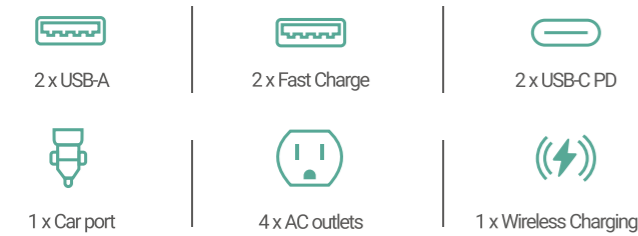

## Powerful Capacity & Output

With a huge capacity of 1512Wh and a powerful output of 2000W, you can now power a wider array of high-power appliances with confidence!

2000W Power Output

## The Most Versatile Ports

With up to 12 versatile outlets, you may charge all of your devices simultaneously without cumbersome wiring and confusing adapters.