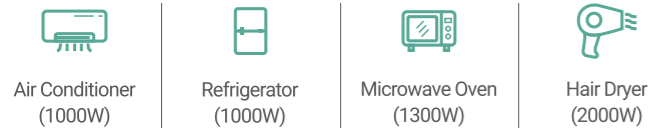

## SPECIFICATIONS

Features	Descriptions
<b>Battery</b>	
Battery Chemistry	Lithium-ion
Capacity	1512Wh
Lifecycle	>800 cycles
Battery Management	<b>BMS:</b> Under/Over Voltage Protection, Over Current Protection, Short Circuit Protection, Overcharging Voltage Protection, Over Temperature Protection
MPPT	Support solar power MPPT charging
<b>Input Options</b>	
Solar Charge	2.5Hrs (Maximum Input under full sunlight), 800W (12-100V, 12A)
Vehicle Charge	12Hrs (at 12V)12V, 12A
Wall Charge	1.8Hrs,1500W,220-240Vac (50Hz/60Hz)
<b>Output</b>	
AC Outlets	230V, 50Hz, Pure Sine Wave Default: 1800W, 3600W surge peak Max: 2000W, 4000W surge peak
Car Outlet	13.6V, 10A
USB-A	2 x 12W Max (5V, 2.4A)
Quick Charge 3.0	5V/2.4A,9V/2A,12V/1.5A 18W Max
USB-C PD	2 x 60W Max (5V/9V/15V/20V, 3A)
Wireless Charging	1 x 15W Max
<b>Advanced</b>	
UPS	Yes
Battery Expansion	Parallel to increase capacity (Up to 3 Units)
App Management	Yes (Wi-Fi +Bluetooth)
<b>General</b>	
Dimensions (LxWxH)	16.5 x 9.1 x 11.3 in (418.7 x 230 x 287mm)
Weight	36.4lbs (16.5kg)
Operating Temperature	-4 ~ 140°F (-20~60°C)
Certifications	UL, CE, FCC, RoHS, PSE
Warranty	24 Months

**SHENZHEN GROWATT NEW ENERGY CO.,LTD**  
 12/F, Building A, Sino-German(Europe) Industrial Park, Hangcheng Ave, Guxing Community, Xixiang Subdistrict, Bao'an District, Shenzhen, China  
 W: www.growattportable.com E: marketing.pps@growatt.com

## Powerful Capacity & Output

With a huge capacity of 1512Wh and a powerful output of 2000W, you can now power a wider array of high-power appliances with confidence!

2000W Power Output