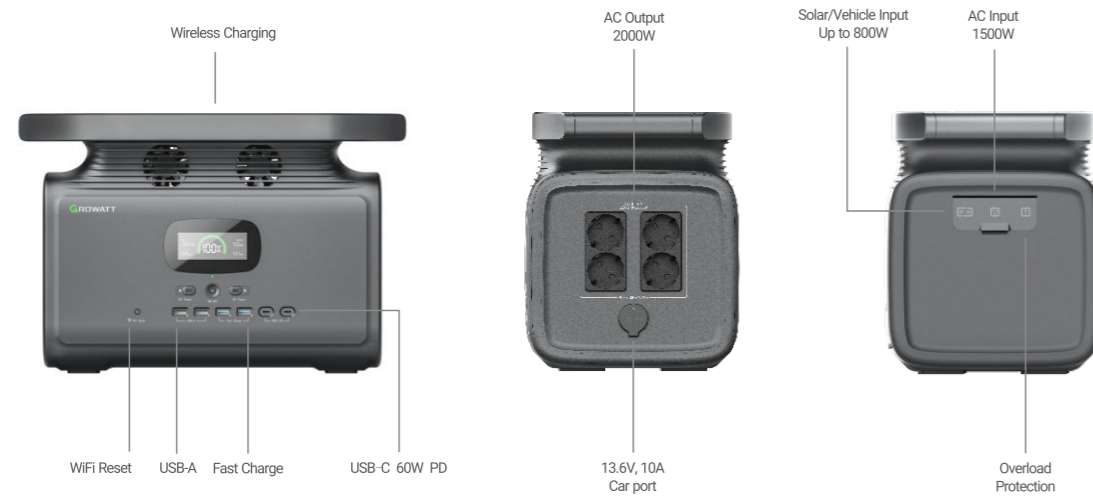

## INFINITY 1500

PORTABLE POWER STATION

**2000W**  
AC output for high power devices

**12 Outlets**  
for all kinds of electric devices

**1.8Hrs**  
superfast charging speed

**UPS**  
seamless power switch in power outages

## Powerful Capacity & Output

With a huge capacity of 1512Wh and a powerful output of 2000W, you can now power a wider array of high-power appliances with confidence!

2000W Power Output

## The Most Versatile Ports

With up to 12 versatile outlets, you may charge all of your devices simultaneously without cumbersome wiring and confusing adapters.